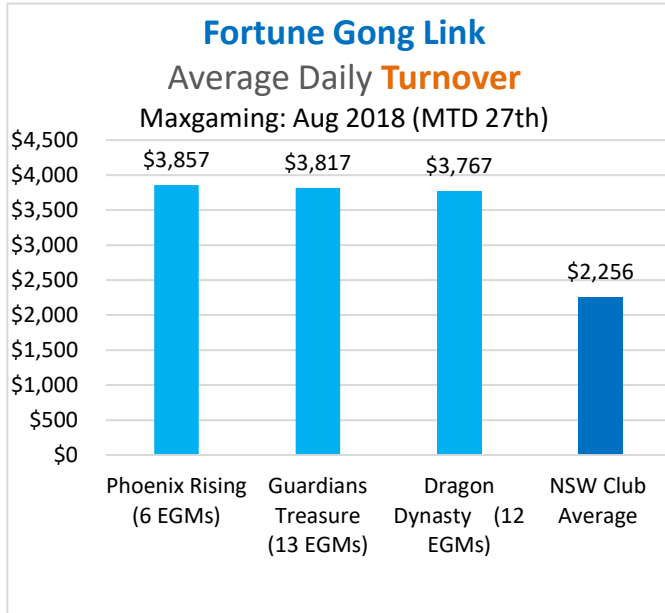

Crystal Curve and Crystal 27"

Fortune Gong Link/SAP

3 games: **Dragon Dynasty, Guardians Treasure and Phoenix Rising**

Innovation, Flexibility, Quality

WHY?

- ✓ Lots of win opportunities for players: credit prizes, free games, bonuses, and jackpots or trigger 4 Big Reel features
- ✓ Unique and improved prize disk delivery
- ✓ Immersive and interactive graphics for time-on-device players
- ✓ Large dynamic payable wins for bigger players betting up

PERFORMANCE

- ✓ **Max Performance: Dragon Dynasty 1.7 times, Guardians Treasure 1.7 times, and Phoenix Rising 1.7 times NSW Club daily average turnover** - performance increasing

New Crystal 27"