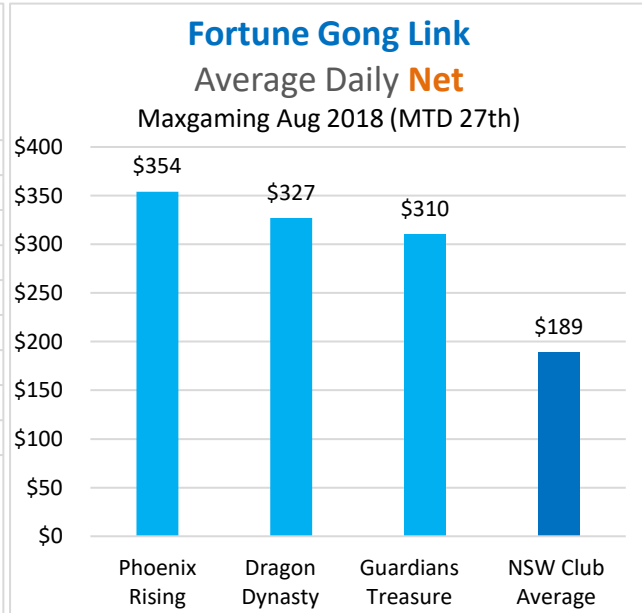

### PERFORMANCE

- ✓ **Max Performance: Dragon Dynasty 1.7 times, Guardians Treasure 1.7 times, and Phoenix Rising 1.7 times NSW Club daily average turnover** - performance increasing

**New Crystal 27"**